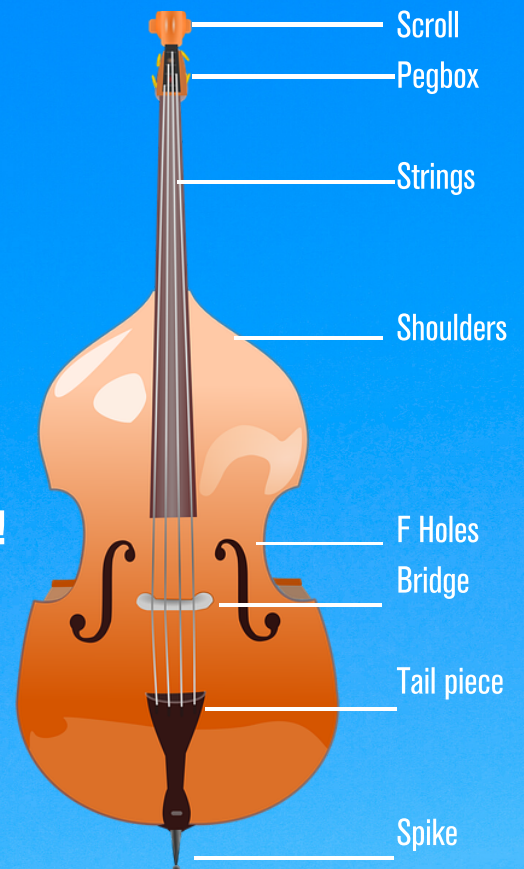

DOUBLE BASS ACTIVITY SHEET

Name: _____

Age: _____

Date: _____

Fun Facts

- The Double Bass is part of the String family.
- It is the largest String instrument.
- They play the lowest notes in the orchestra.
- Like the other String instruments in the orchestra, the Double Bass has 4 strings: E, A, D & G.

Parts of the Double Bass

Double Bass

is for
tamariki too!

These are
double bass
players from
Sistema Aotearoa

Quiz!

Where is Buzz staying during the lockdown? _____

Which animal did Bella play a song about? _____

What did Bella use to make her Double Bass Sound? _____

(Hint: There may be more than one answer!)

Word Search

- Scroll
- Double Bass
- Music
- Bow
- Orchestra
- Strings
- Wood
- Low
- Spike
- Jazz

O	R	R	S	T	A	B	B	L	Z	B	W	C	I
W	O	I	Z	S	R	S	T	R	I	N	G	S	E
O	R	T	N	I	M	N	D	A	B	B	I	G	A
S	C	D	S	E	Z	E	O	D	R	O	O	I	B
A	H	E	K	I	P	S	T	R	K	E	T	L	O
R	E	W	A	W	O	O	D	S	P	H	S	N	B
E	S	L	C	S	S	A	B	E	L	B	U	O	D
S	T	B	A	O	R	I	O	C	S	U	W	S	Z
S	R	W	D	A	S	I	O	S	S	M	S	W	B
A	A	S	W	S	D	C	L	J	C	U	C	L	S
Z	I	O	S	O	O	G	R	A	A	S	D	R	L
Z	B	T	A	L	O	R	R	O	S	I	L	D	R
A	A	R	D	L	O	W	D	B	L	C	O	I	S
J	T	G	B	G	O	S	E	E	E	L	S	M	I