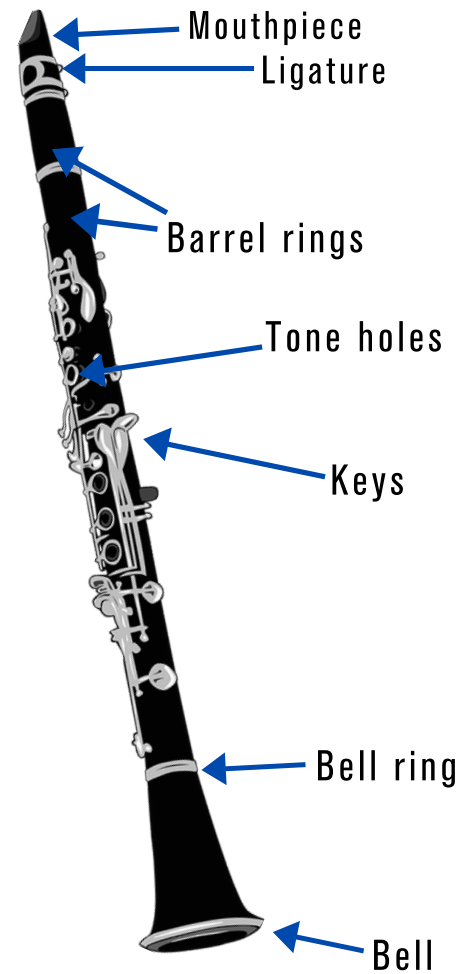

CLARINET ACTIVITY SHEET

Name: _____
Age: _____
Date: _____

🎵 Fun Facts! 🎵

- 🎵 The name 'Clarinet' comes from the French word 'Clarinette' meaning 'little bell'
- 🎵 The clarinet was the last instrument to be added to the traditional symphony orchestra
- 🎵 There are over 10 different types of clarinet!
This is so players can play in different 'keys'.

🎵 Parts of the Clarinet 🎵

These are the clarinets that appear the most in the Auckland Philharmonia Orchestra

Bb ('B flat') Clarinet

The most popular. Jonathan played his Bb clarinet in the video.

'A' Clarinet

Slightly larger and lower. This clarinet features a lot in Classical music.

Bass Clarinet

Even larger and even lower! This clarinet has a deep and rich tone. It is also in the key of Bb.

🎵 Quiz! 🎵

1. What instrument did Jonathan play before the clarinet?
a) Double Bass b) French Horn c) Violin
2. Which instrument family does the clarinet belong to?
a) Brass b) Woodwind c) String d) Percussion
3. What does the word 'principal' mean in an orchestra?
a) You've been playing your instrument the longest
b) You're the oldest person playing your instrument
c) You're the leader of your instrument